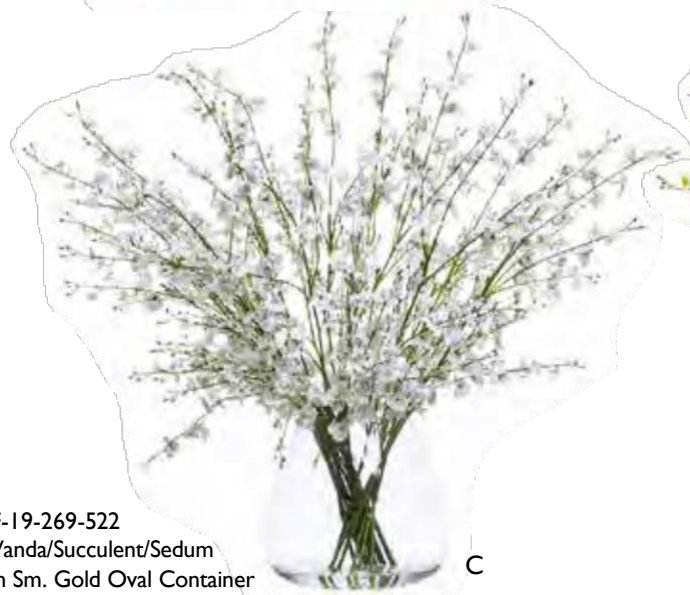

B. F-19-347-572
Orange Pin Cushion in Lg. Sosa Bowl
14"H x 17"W x 17"D

A. F-19-269-522
Vanda/Succulent/Sedum
in Sm. Gold Oval Container
22"H x 31"W x 15"D