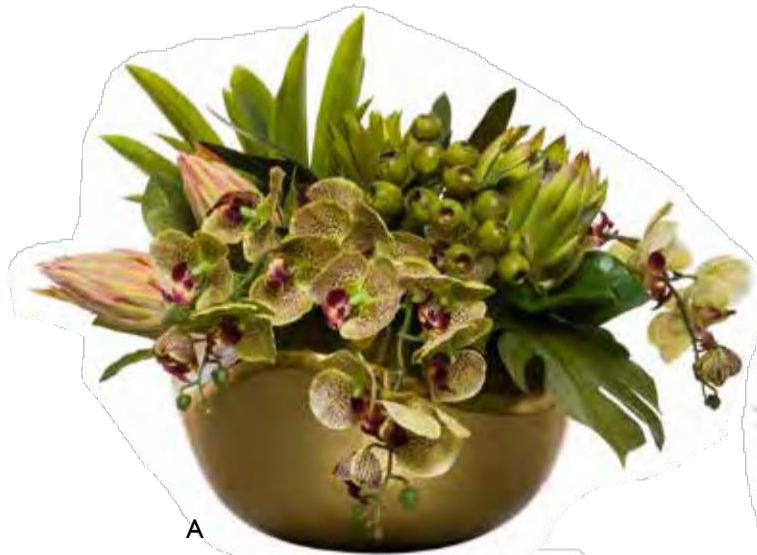

A

- A. F-19-263-561
  Green Bird of Paradise
  in Sm. White Lambert Vase
  15"H x 27"W x 12"D
- B. F-19-396-055
  Assorted Succulents
  in Sm. Brynn Black Wall Sconce
  16"H x 10"W x 7"D
- C. F-19-262-541
  Monstera Leaf/Ginger
  in Tall White Cleo Vase
  39"H x 18"W x 10"D
- D. F-19-261-521
  Fan Palm/Bamboo
  in Tall White Cleo Vase
  44"H x 24"W x 10"D
- E. F-17-152-541
  Mini Succulents in Black Bowl
  10"H x 15"W x 15"D

- A. F-19-127-572
  Protea/Ginger GR/BU Phalaenopsis Lily
  Split Leaf in Lg. Gold Duchess Bowl
  15"H x 27"W x 23"D
- B. F-19-233-542
  Green Heliconia/Fan Palm in Tall
  White Cylinder
  47"H x 29"W x 7"D
- C. F-19-395-055
  Assorted Succulents in Sm. Brynn
  Black Wall Sconce
  15"H x 10"W x 8"D
- D. F-19-128-591
  Protea/Ginger GR/BU
  Phalaenopsis Split Leaf
  in Sm. Gold Duchess Bowl
  12"H x 17"W x 17"D