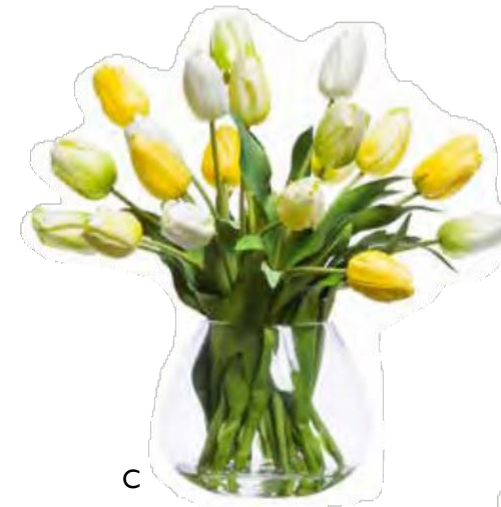

C

- A. FW-19-276A-541
  White Tulips in Lg. Bubble Bowl Waterlike
  18"H x 18"W x 18"D
- B. FW-19-276B-541
  WHT-LG-YR Tulips
  in Lg. Bubble Bowl Waterlike
  18"H x 18"W x 18"D
- C. FW-19-276C-541
  LYL-YL-LG-GR Tulips
  in Lg. Bubble Bowl Waterlike]
  18"H x 18"W x 18"D
- D. FW-19-276D-541
  GO-ORGR-YLOR Tulips
  in Lg. Bubble Bowl Waterlike
  18"H x 18"W x 18"D
- E. FW-19-276E-541
  BUGR-OH-LWH-YLRD Tulips
  in Lg. Bubble Bowl Waterlike
  18"H x 18"W x 18"D
- F. FW-19-278-591
  Assorted Dahlia
  in Lg. Bubble Bowl Waterlike
  20"H x 20"W x 20"D

- A. FW-19-275A-542
  White Tulips in Lg. Bubble Bowl Waterlike
  22"H x 25"W x 25"D
- B. FW-19-275B-542
  White Tulips in Lg. Bubble Bowl Waterlike
  22"H x 25"W x 25"D
- C. FW-19-275C-542
  White/Yellow Tulips
  in Lg. Bubble Bowl Waterlike
  22"H x 25"W x 25"D
- D. FW-19-275D-542
  Pink/Yellow Tulips
  in Lg. Bubble Bowl Waterlike
  22"H x 25"W x 25"D
- E. FW-19-275E-542
  Burgundy/Cream Tulips
  in Lg. Bubble Bowl Waterlike
  22"H x 25"W x 25"D
- F. FW-19-144-533
  Dahlia/Zinnia/Ranunculus
  w/Rocks in Lg. Footed Vase Waterlike
  17"H x 23"W x 23"D