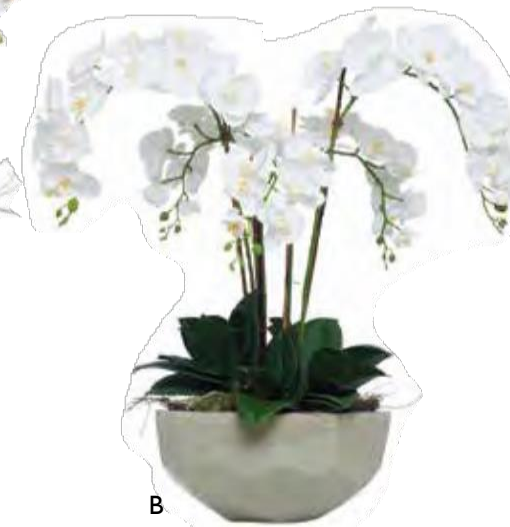

C. FW-19-392-543
King Protea/Assorted Protea/Ginger
in Lg. Glass Boat Waterlike
13"H x 20"W x 15"D

D. F-15-169A-571
White Phalaenopsis in Grey Udon Bowl
38"H x 26"W x 26"D

E. F-16-389-531
White Mini Phalaenopsis in Sm. Wood Bowl
21"H x 20"W x 20"D