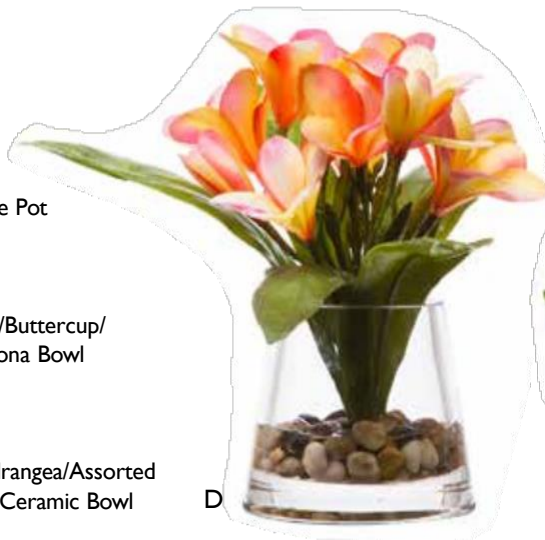

C

A. F-19-356-512
Do Dan Tree
in Lg. Tall White Dimple Pot
46"H x 30"W x 19"D

B. F-19-383-512
White Hydrangea/Rose/Buttercup/
Snowball in White Verona Bowl
18"H x 23"W x 23"D

C. F-19-260-061
Green & Lavender Hydrangea/Assorted
Flowers in Blue/White Ceramic Bowl
11"H x 18"W x 18"D

D. FW-19-147B-054
Pink/Yellow Pulmeria Spray w/Rocks
in Sm. Glass Pyramid Waterlike
10"H x 9"W x 6"D

D