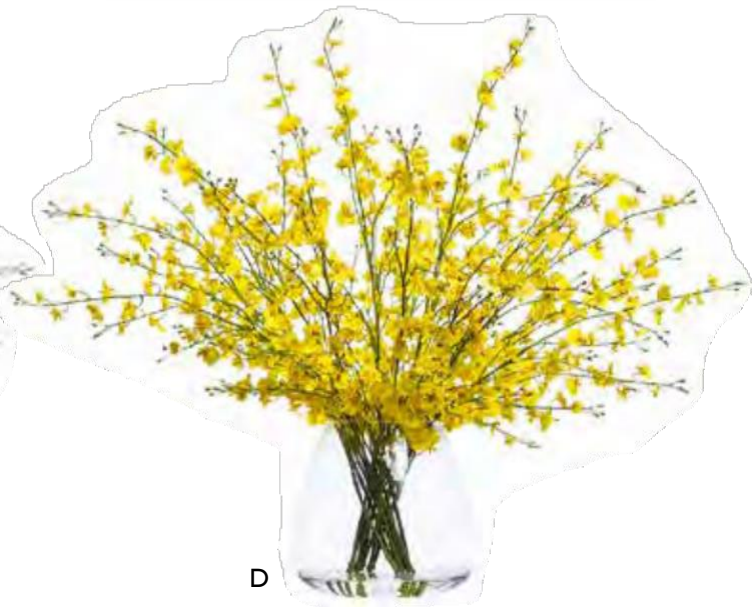

A. F-19-269-522
Vanda/Succulent/Sedum
in Sm. Gold Oval Container
22"H x 31"W x 15"D