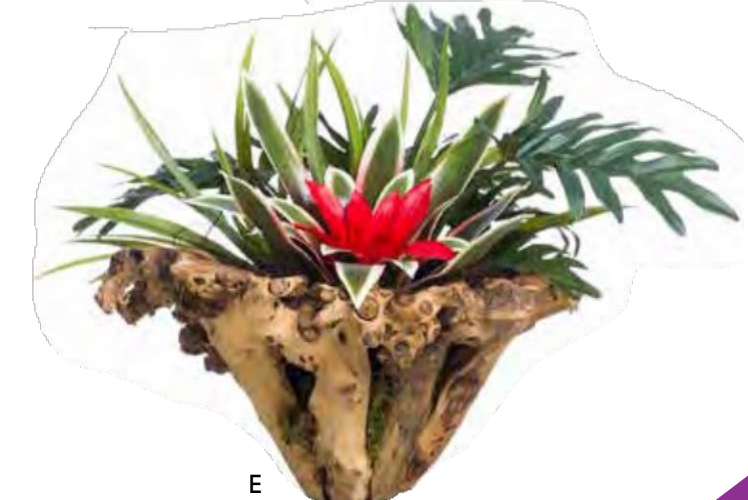

D. F-19-339-061
Orange-Red Bromeliad/Green Ginger
in Gun Metal Oval
19"H x 26"W x 19"D

E. FW-15-108-561
Red Dendrobium Waterlike
19"H x 12"W x 12"D

E

A

B

C

D

E