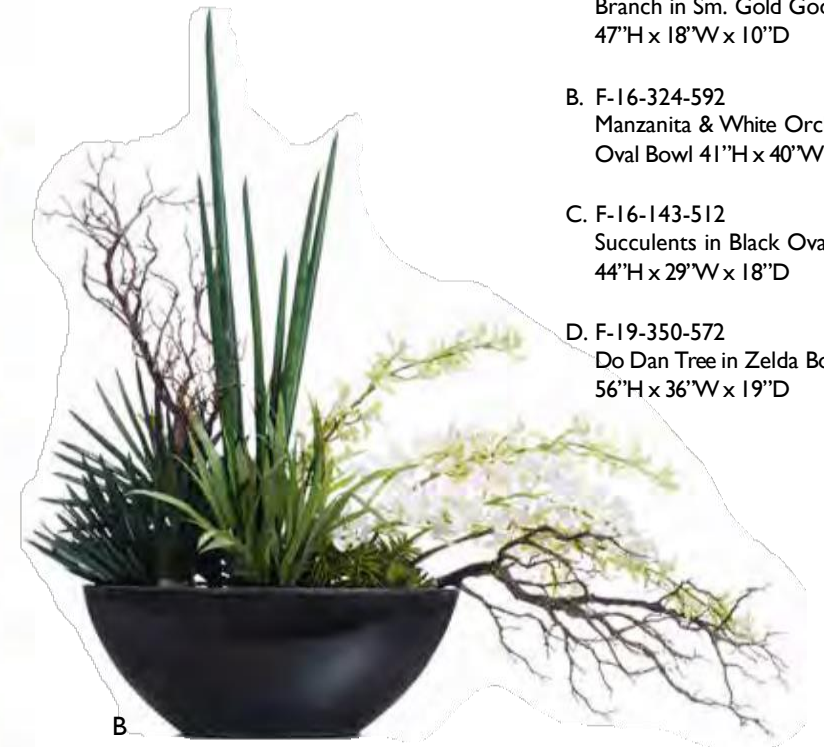

D. F-17-191-542
Magnolia/Snowball/Manzanita Branch
in Sm. Gunmetal Boat
15"H x 36"W x 16"D

D

D

A

B

A

B

A. F-19-178-572
James Story Vanda/Manzanita
Branch in Sm. Gold Goddess Vase
47"H x 18"W x 10"D