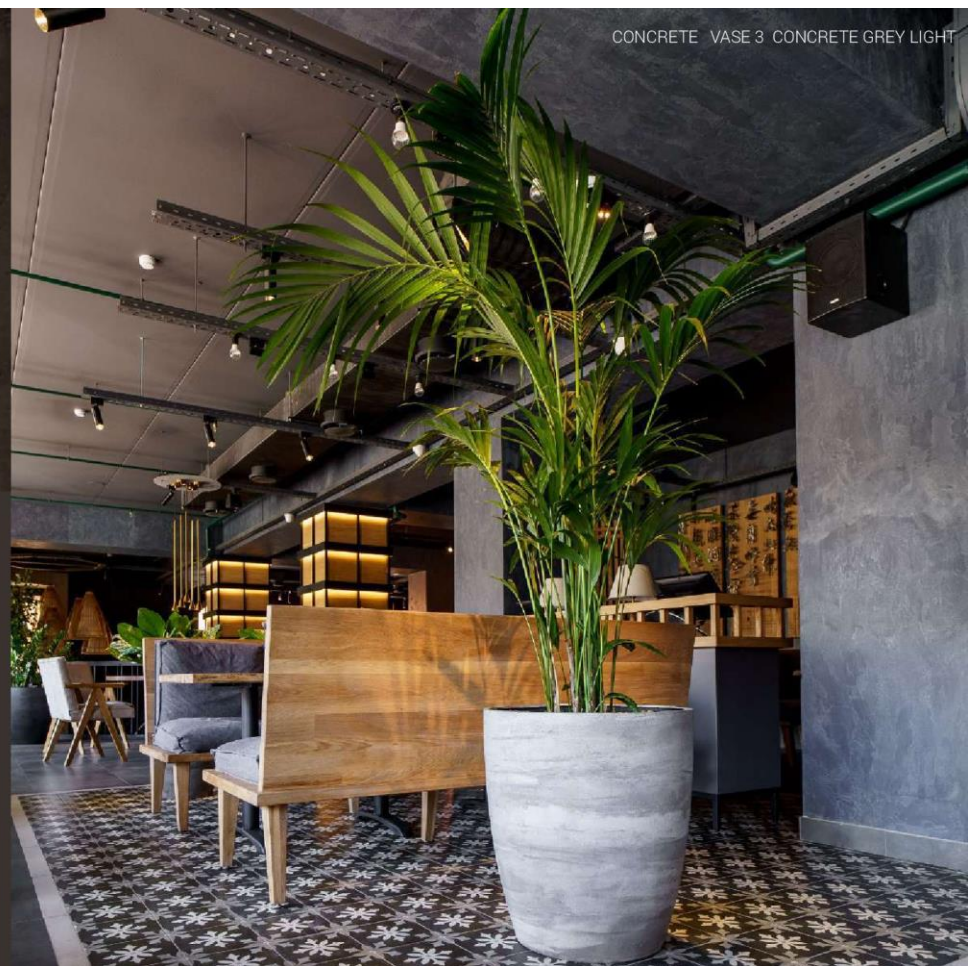

CONCRETE VASE 3 CONCRETE GREY LIGHT

CONCRETE CUBE CONCRETE GREY LIGHT

CUBE

ФАКТУРЫ

-  MEDOVIK
-  CONCRETE GREY LIGHT
-  BROWNIE
-  CONCRETE GREY DARK
-  CONCRETE M100
-  CONCRETE WHITE
-  TAUPE CONCRETE

L	W	H	M	V
40	40	40	5	65
50	50	50	7	125
60	60	60	13	215
70	70	70	16	343
80	80	80	8	343
90	90	90	9	729
100	100	100	11	1000